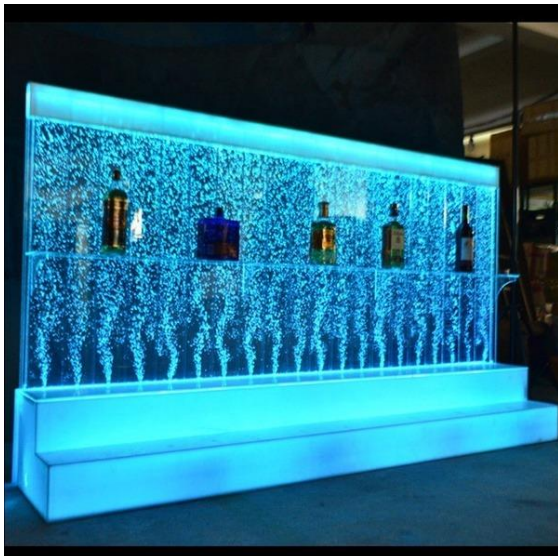

BUBBLE BOTTLES SHELVES 150CM H X 400CM L