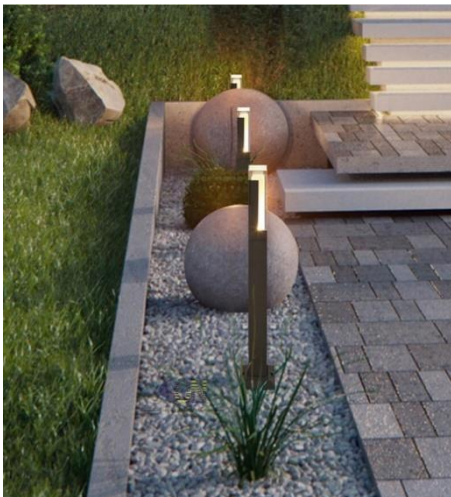

Led Wall Light IP65 7/10W Waterproof Outdoor indoor Led Wall Lamp modern Aluminum Adjustable angle black **12 units**

3w/ 5W Modern simple creative outdoor waterproof wall lamp LED courtyard lamps gate lamp terrace balcony garden wall light black **26 units**

VL3001B

up /down (one wide beam)
Power: 1x3W
LED Brand: Cree
CCT:2700K-6500K
Size: 100*100*100mm
Color painting: black/white/grey
IP degreee: 54
Incl: waterproof driver

5w LED LANDSCAPE FLOORLIGHT outdoor **24units**

Outdoor String lights shatterproof ip65 **50m**

5050 WRGB led strip **50m waterproof**

Landscape Light Outdoor Waterproof Lawn Lamp **10 units**

COLOUR:Gold SIZE:D800+600+400+300MM LIGHT SOURCE:LED

rings chandelier gold gradually DIMMEABLE