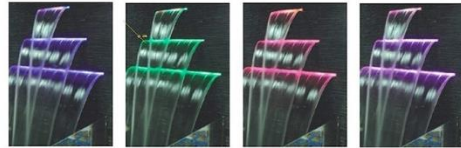

MODERN LEATHER CHAIR (BLUE COLOR) 6 UNITS

OUTDOOR CHAIRS

SINGLE SOFA= 7 UNITS

DOUBLE SOFA= 3 UNITS

HIGH DINING BISTRO TABLE & CHAIRS

4 SEATS PER TABLE 3 SETS

ICE MAKER

WATERFALL FOUNTAIN WITH LED CHANGING LIGHT

A=

B=

C=

TALL WINE COOLOR

MOTORIZED ROLLING SHADES – 4 UNITS

200CM W X 170CM H

Curtain Inside