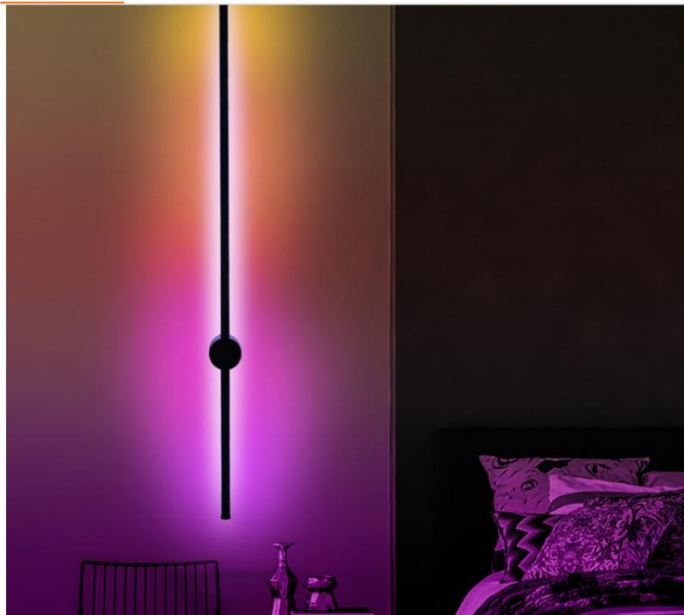

(40) 1m black led Aluminum bedroom RGB wall light color changing 40 UNITS